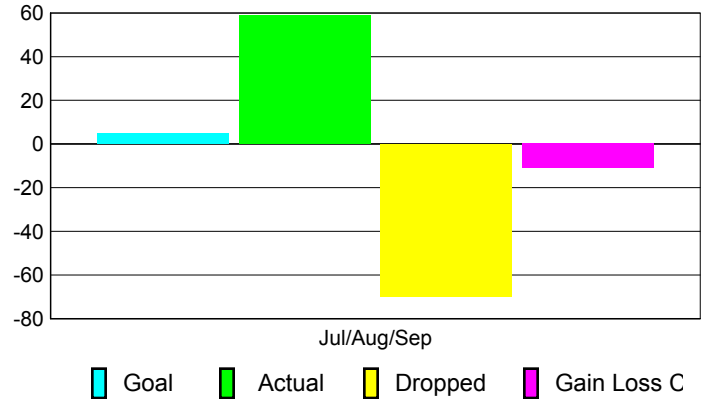

Membership Results 2010-2011

Goal, New, Dropped, Gain/Loss